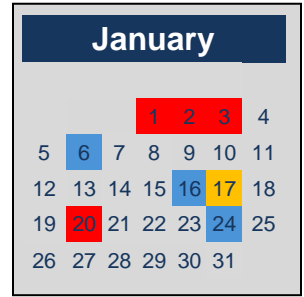

School Activities Key Dates No School - All grades (Childcare Available* 7:15 – 6:00) * K3 - Grade 5
 No School - All grades (No Childcare) End of Trimester

Snow days: Please watch for weather-related school closures on your local television stations (channels 3, 6, 8), our Facebook page, and text via Parent Alert.
School Hours: 8:30am-3:00pm (Elementary)/8:15am-3:30pm (MS/HS)

(Revised 10/30/24)