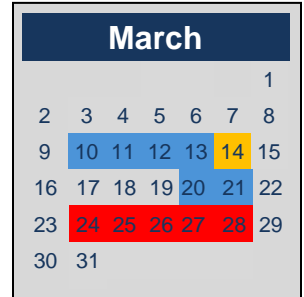

School Activities Key Dates No School - All grades (Childcare Available* 7:15 – 6:00) * K3 - Grade 5
 No School - All grades (No Childcare) End of Trimester

Snow days: Please watch for weather-related school closures on your local television stations (channels 3, 6, 8), our Facebook page, and text via Parent Alert.
School Hours: 8:30am-3:00pm (Elementary)/8:15am-3:30pm (MS/HS)

(Revised 10/30/24)