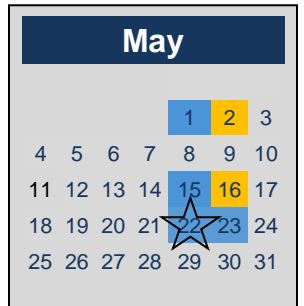

School Activities Key Dates No School - All grades (Childcare Available* 7:15 – 6:00) * K3 - Grade 5
 No School - All grades (No Childcare) End of Trimester

Snow days: Please watch for weather-related school closures on your local television stations (channels 3, 6, 8), our Facebook page, and text via Parent Alert.
School Hours: 8:30am-3:00pm (Elementary)/8:15am-3:30pm (MS/HS)

(Revised 10/30/24)