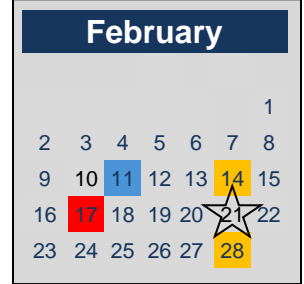

School Activities Key Dates No School - All grades (Childcare Available* 7:15 – 6:00) * K3 - Grade 5
 No School - All grades (No Childcare) End of Trimester

Snow days: Please watch for weather-related school closures on your local television stations (channels 3, 6, 8), our Facebook page, and text via Parent Alert.
School Hours: 8:30am-3:00pm (Elementary)/8:15am-3:30pm (MS/HS)

(Revised 10/30/24)